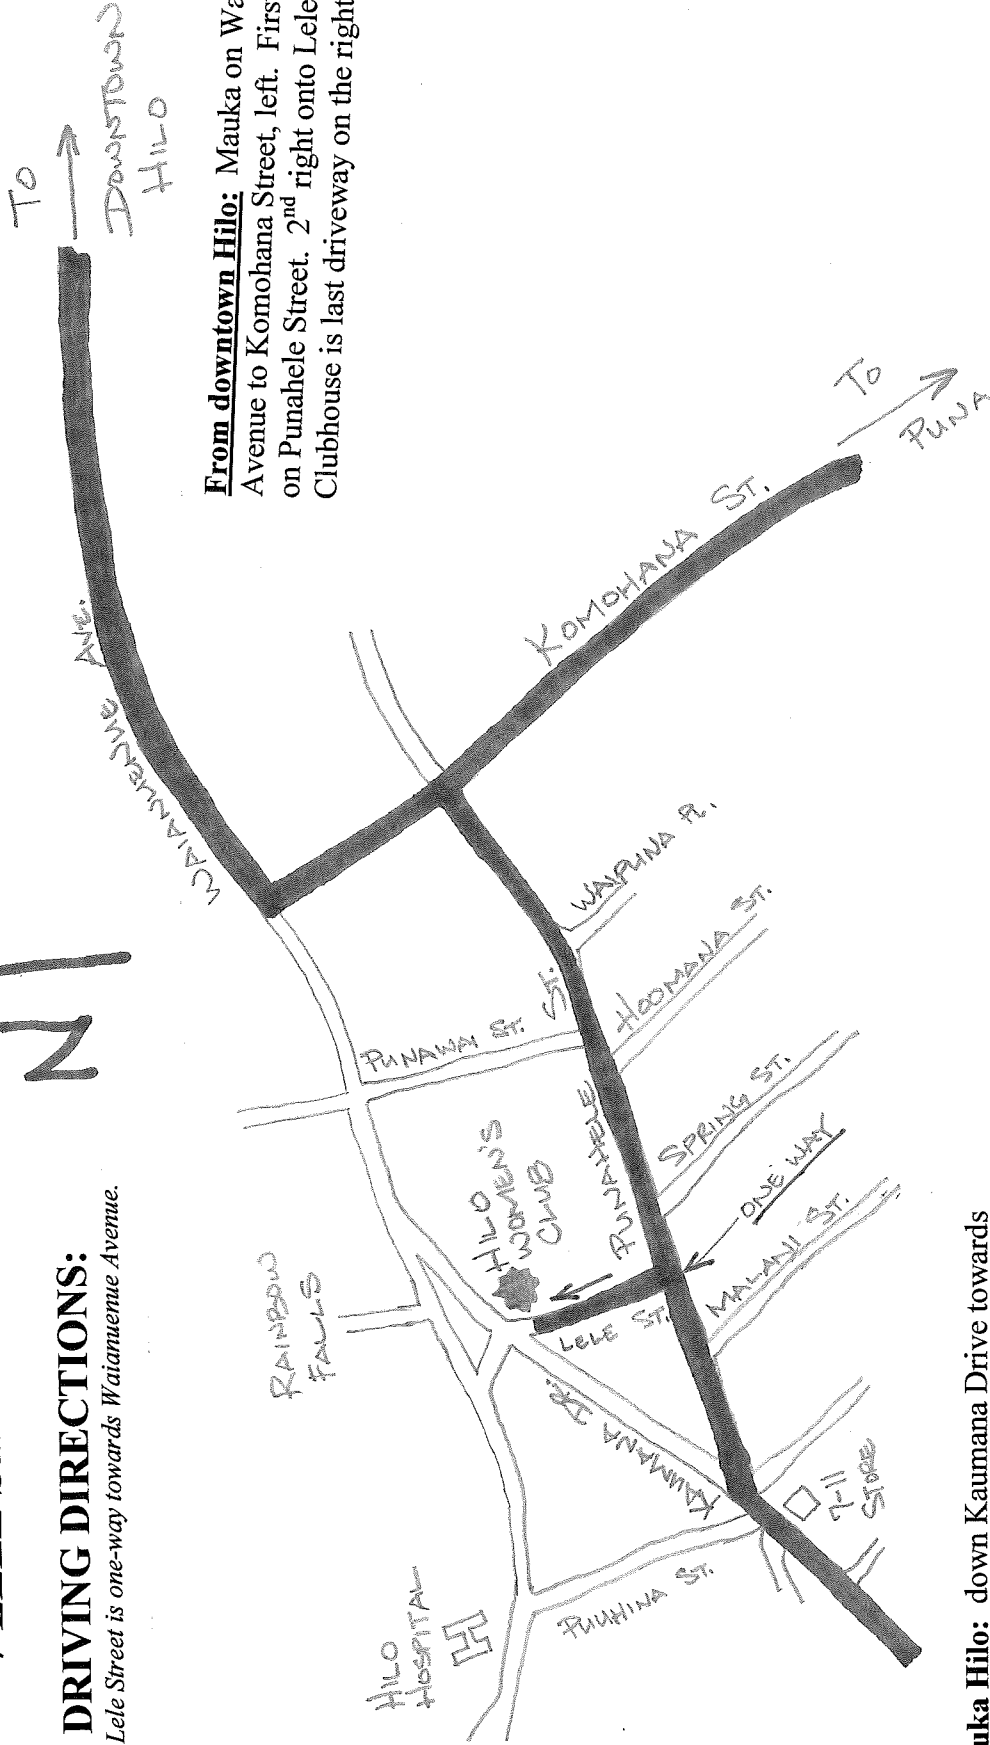

HILO WOMEN'S CLUB 7 LELE STREET

DRIVING DIRECTIONS:

*Note: Lele Street is one-way towards Waianuenu Avenue.

From downtown Hilo: Mauka on Waianuenu Avenue to Komohana Street, left. First right on Punahelu Street. 2nd right onto Lele Street. Clubhouse is last driveway on the right.

From mauka Hilo: down Kaunama Drive towards downtown Hilo. Veer to the right onto Punahelu Street at the 7-11 store. First left onto Lele Street. Clubhouse is last driveway on the right.

From Puna: north on Komohana Street, left on Punahelu Street (last left before the light at Waianuenu, just after the medical office complex). 2nd right onto Lele Street. Clubhouse is last driveway on the right.

****Parking lot will hold 25-30 vehicles. Feel free to double-park in the lot. Overflow parking is allowed on Lele Street, just please be courteous to not block any driveways, fire hydrants or mailboxes.**